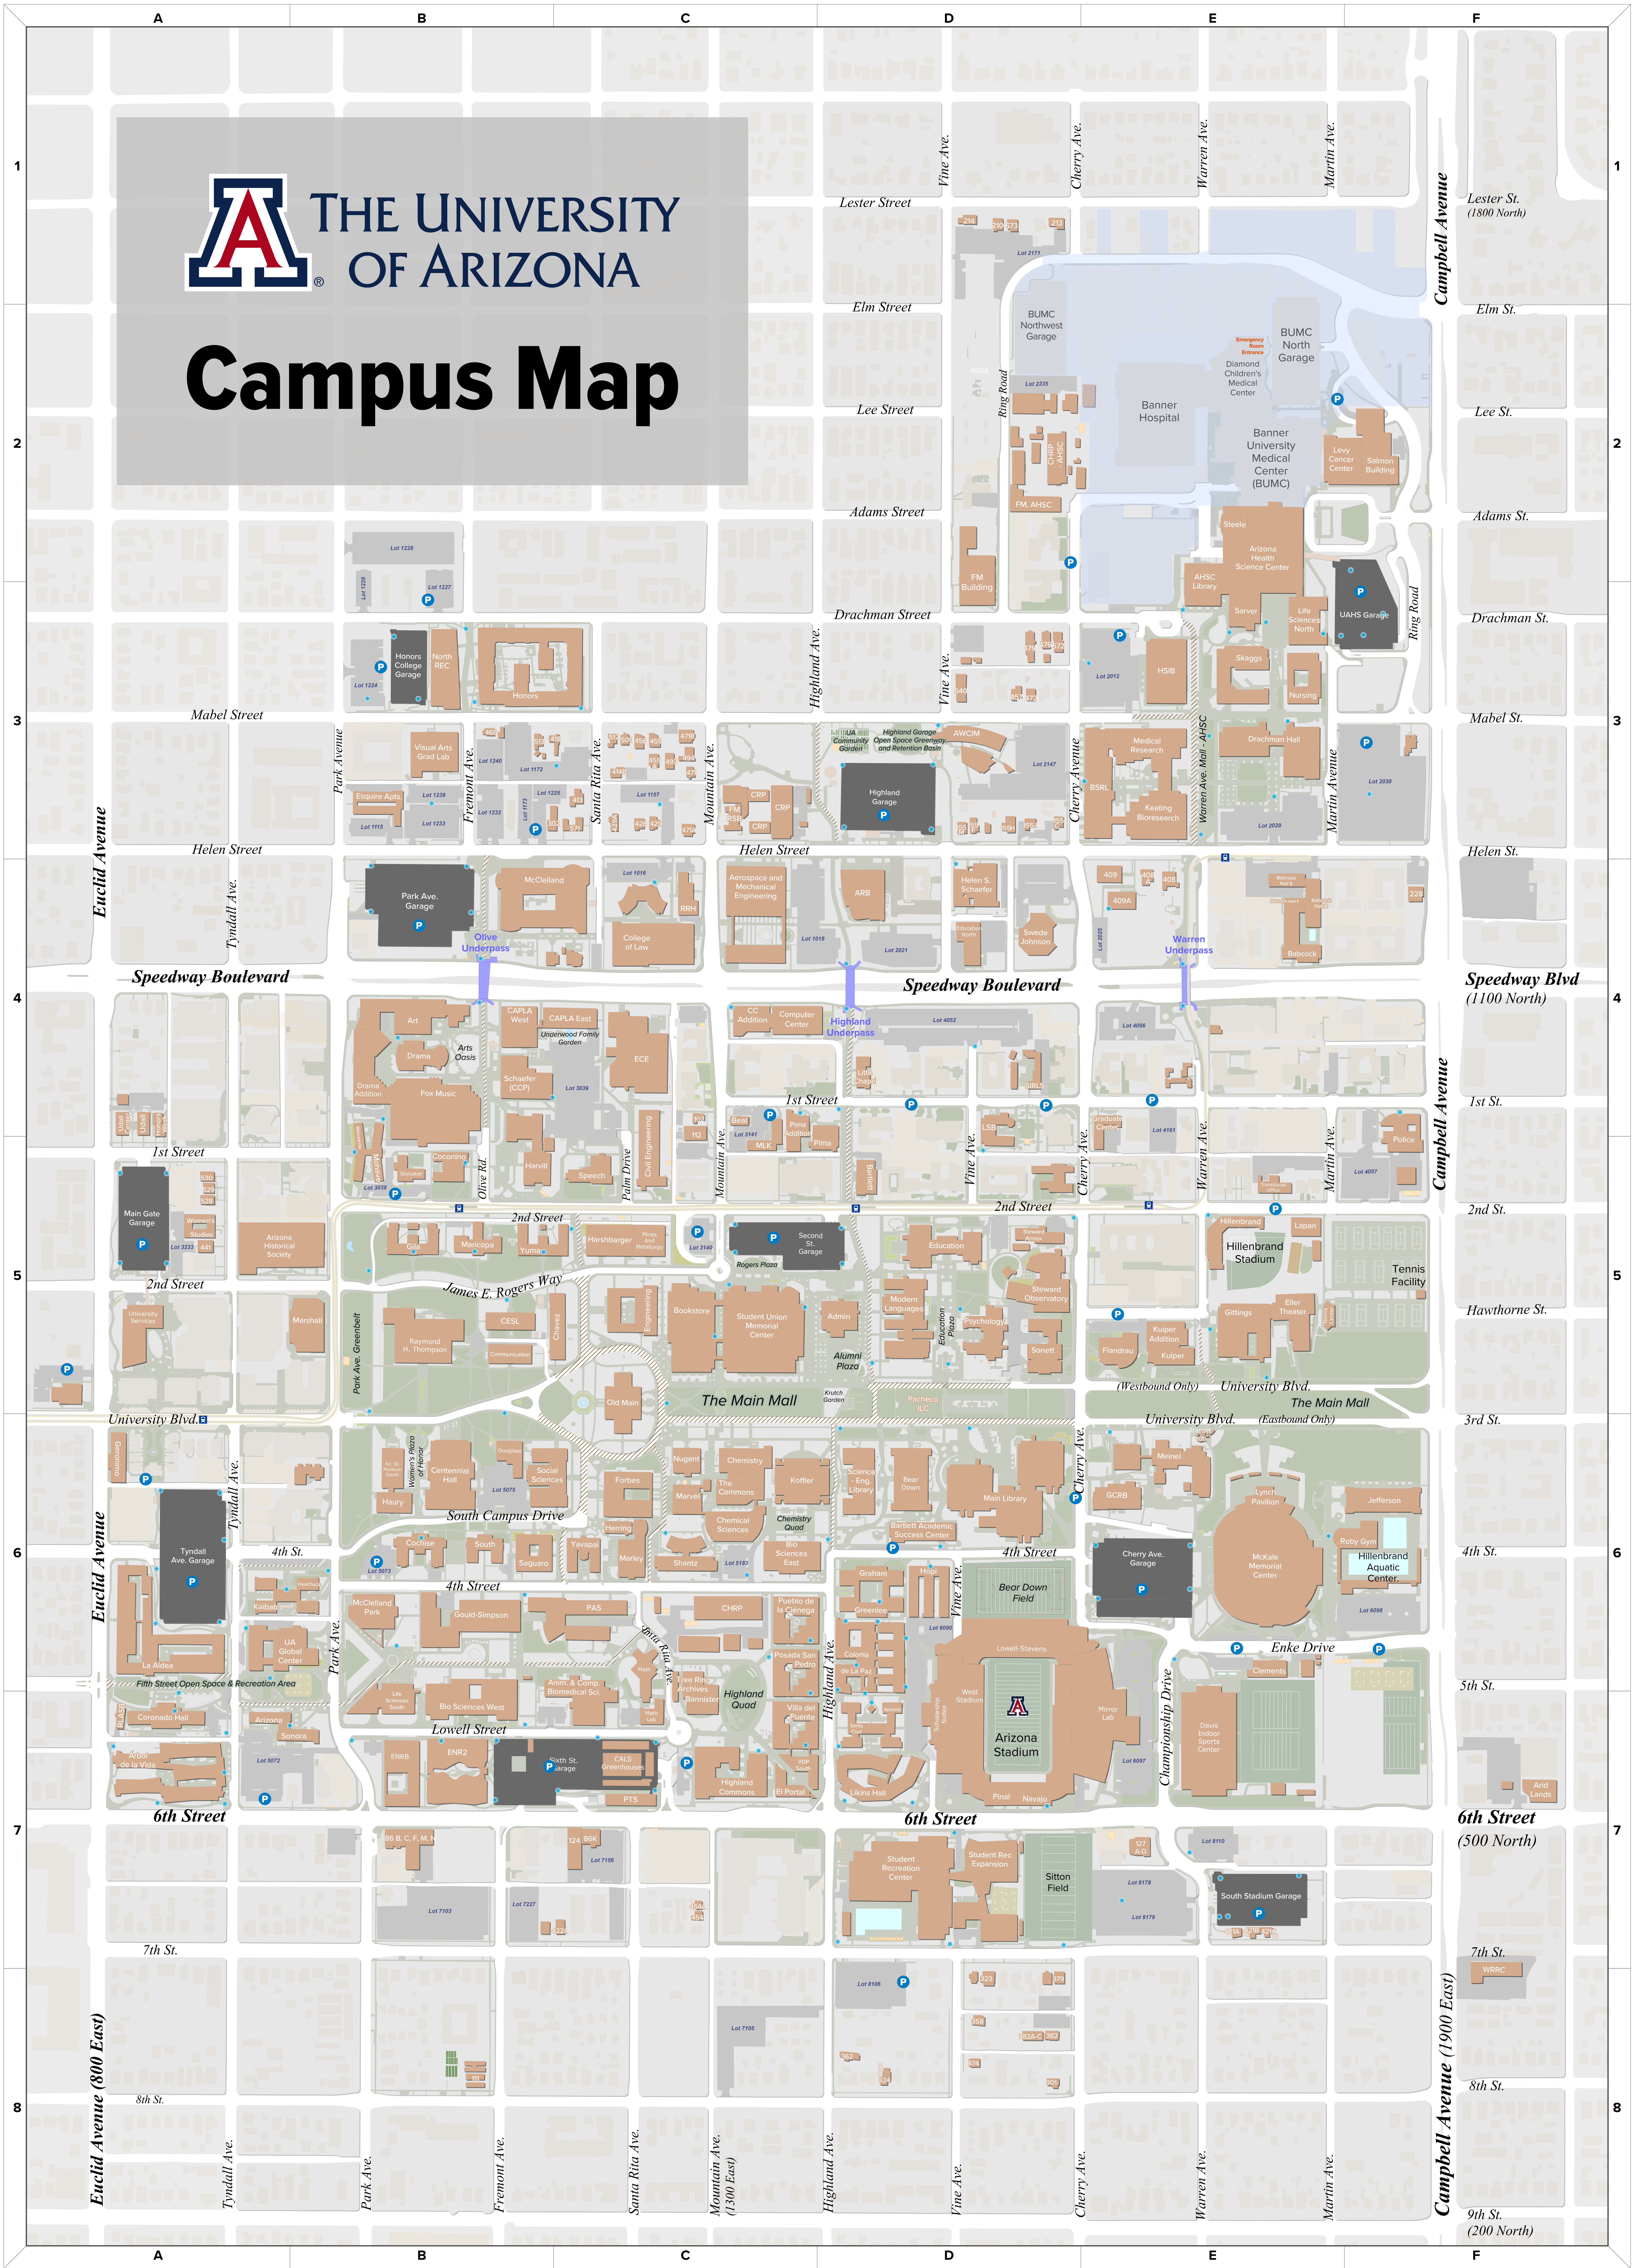

## Campus Map

### Frequently Requested Locations

Name	Grid Location
Administration	D5
Arizona Health Sciences Center	E2
Arizona Stadium	D7
Arizona State Museum (Thompson Building)	B5
Campus Health (Highland Commons)	C7
Main Library	D6
McKale Memorial Center	E6
Old Main	C5
Parking & Transportation	C7
Police	F4
Student Recreation Center	D7
Student Union Memorial Center	C5

-  Campus Buildings
-  Parking Garages
-  Banner University Medical Center
-  Construction Sites
-  Modern Streetcar Stops
-  Modern Streetcar Route
-  Bicycle Only Areas
-  Paid Visitor Parking
-  Blue Light Emergency Phones